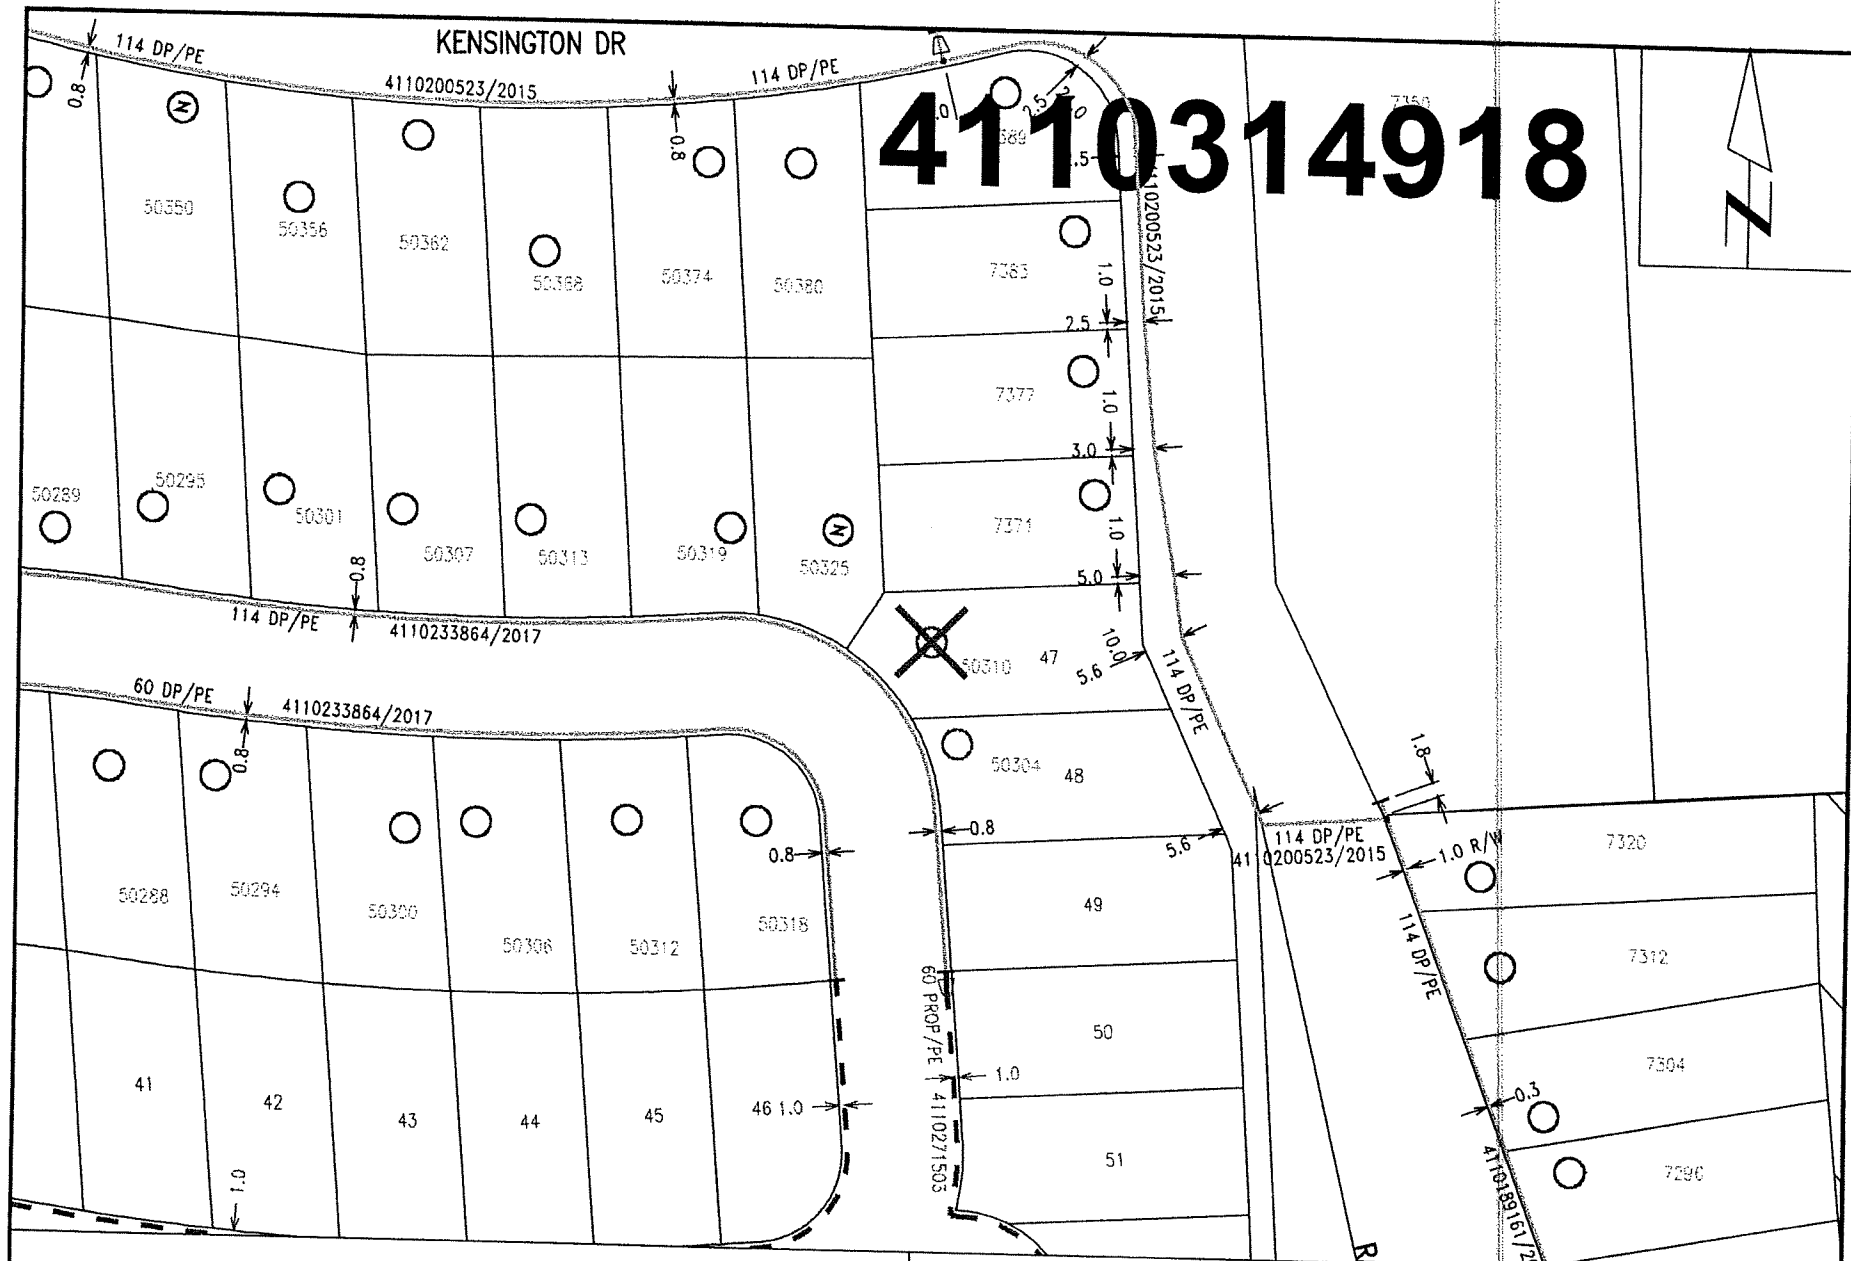

4110314918

Nearest Intersection: Kensington Dr and Ramsay Pl.
Distance from lot to intersection is 107 meters (71 degrees North of East).
View Scale: 1:1000

50310 Kensington Dr, Chilliwack

Order #: 31035225 Prem #: 10098858 City Limits: Chilliwack

X: 1304410170.00 Y: 466619568.00

Select document type 2018/11/13